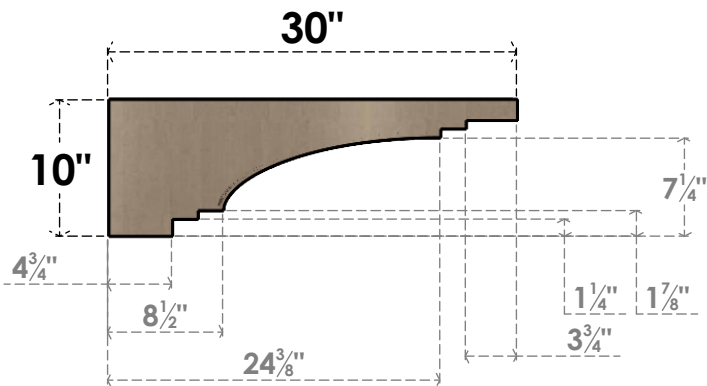

ITEM NUMBER: CORU05X30X10PECRCPR

5"W X 30"D X 10"H SERIES 3 THIN PESCADERO ROUGH CEDAR TIMBERTHANE FAUX WOOD CORBEL, PRIMED

SIDE PROFILE

FRONT PROFILE

ISOMETRIC

EKENA MILLWORK
2300 WEST MAIN ST.
CLARKSVILLE, TX 75426
TOLL FREE: 866-607-0453
WWW.EKENAMILLWORK.COM

NOTES

1. INSTALLATION TO BE COMPLETED IN ACCORDANCE WITH MANUFACTURER'S SPECIFICATIONS.
2. DRAWING IS NOT TO SCALE
3. THIS DRAWING IS INTENDED FOR DESIGN AND PLANNING PURPOSES ONLY.
4. ALL INFORMATION CONTAINED HEREIN WAS CURRENT AT THE TIME OF DEVELOPMENT BUT MUST BE REVIEWED AND APPROVED BY THE PRODUCT MANUFACTURER TO BE CONSIDERED ACCURATE.
5. TIMBERTHANE ARCHITECTURAL PRODUCTS ARE MADE FROM HIGH DENSITY URETHANE AND COME FACTORY PRIMED