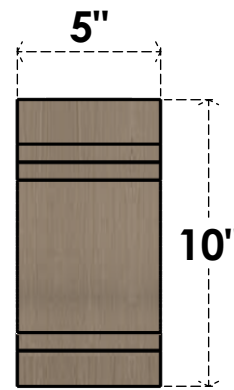

ITEM NUMBER: CORU05X30X10PECRCPR

5"W X 30"D X 10"H SERIES 3 THIN PESCADERO ROUGH CEDAR TIMBERTHANE FAUX WOOD CORBEL, PRIMED

SIDE PROFILE

FRONT PROFILE

ISOMETRIC

EKENA MILLWORK
2300 WEST MAIN ST.
CLARKSVILLE, TX 75426
TOLL FREE: 866-607-0453
WWW.EKENAMILLWORK.COM

NOTES

1. INSTALLATION TO BE COMPLETED IN ACCORDANCE WITH MANUFACTURER'S SPECIFICATIONS.
2. DRAWING IS NOT TO SCALE
3. THIS DRAWING IS INTENDED FOR DESIGN AND PLANNING PURPOSES ONLY.
4. ALL INFORMATION CONTAINED HEREIN WAS CURRENT AT THE TIME OF DEVELOPMENT BUT MUST BE REVIEWED AND APPROVED BY THE PRODUCT MANUFACTURER TO BE CONSIDERED ACCURATE.
5. TIMBERTHANE ARCHITECTURAL PRODUCTS ARE MADE FROM HIGH DENSITY URETHANE AND COME FACTORY PRIMED