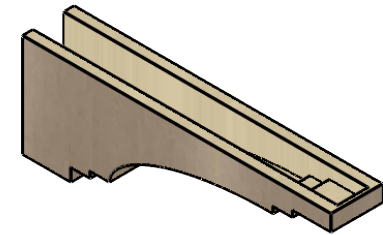

ITEM NUMBER: CORU05X30X10PECRCPR

5"W X 30"D X 10"H SERIES 3 THIN PESCADERO ROUGH CEDAR TIMBERTHANE FAUX WOOD CORBEL, PRIMED

SIDE PROFILE

FRONT PROFILE

ISOMETRIC

EKENA MILLWORK
2300 WEST MAIN ST.
CLARKSVILLE, TX 75426
TOLL FREE: 866-607-0453
WWW.EKENAMILLWORK.COM

NOTES

1. INSTALLATION TO BE COMPLETED IN ACCORDANCE WITH MANUFACTURER'S SPECIFICATIONS.
2. DRAWING IS NOT TO SCALE
3. THIS DRAWING IS INTENDED FOR DESIGN AND PLANNING PURPOSES ONLY.
4. ALL INFORMATION CONTAINED HEREIN WAS CURRENT AT THE TIME OF DEVELOPMENT BUT MUST BE REVIEWED AND APPROVED BY THE PRODUCT MANUFACTURER TO BE CONSIDERED ACCURATE.
5. TIMBERTHANE ARCHITECTURAL PRODUCTS ARE MADE FROM HIGH DENSITY URETHANE AND COME FACTORY PRIMED